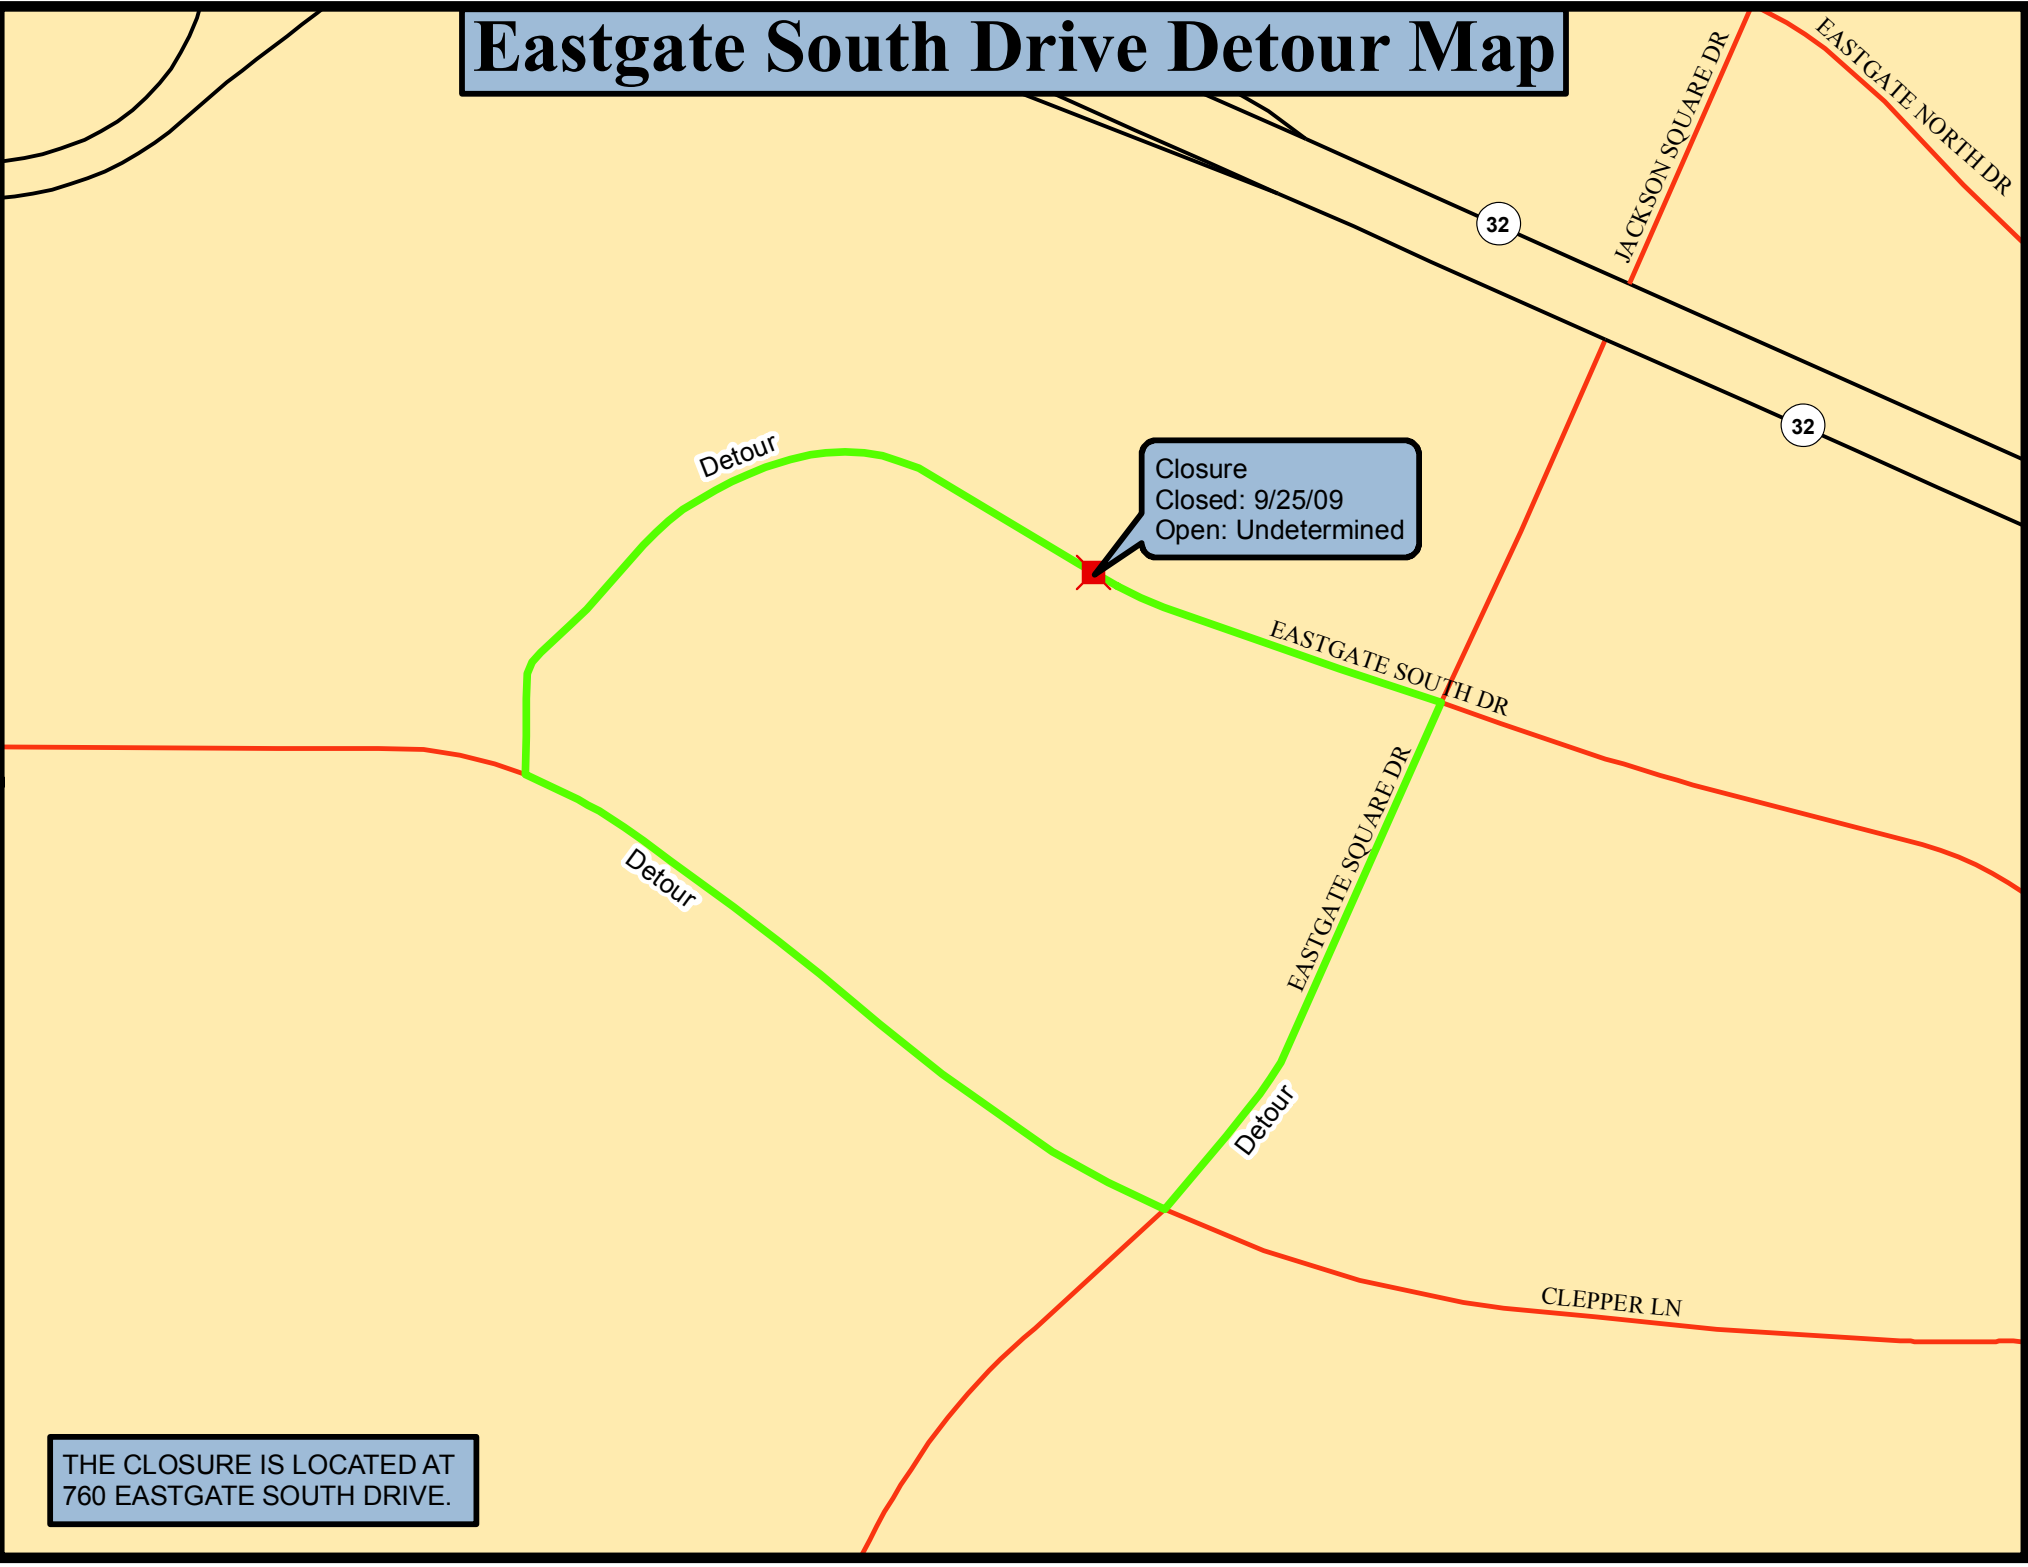

"Improving your commute"

CLERMONT COUNTY ENGINEER'S OFFICE

Patrick J. Manger, P.E.-P.S.
Clermont County Engineer

NEWS RELEASE

EMERGENCY CLOSURE EASTGATE SOUTH DRIVE

There is an Emergency Closure of Eastgate South Drive in Union Township due to high water. The closure will begin immediately and remain closed until further notice.

FOR FURTHER INFORMATION PLEASE CONTACT THE ENGINEER'S OFFICE
AT (513) 732-8857.

Eastgate South Drive Detour Map

Closure
Closed: 9/25/09
Open: Undetermined

THE CLOSURE IS LOCATED AT
760 EASTGATE SOUTH DRIVE.